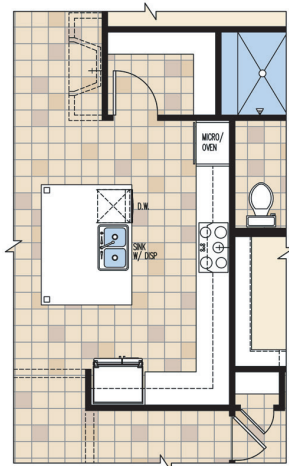

FLOOR PLANS

BUTTERCUP (A) - 1,758 SF

BUTTERCUP (B) - 1,758 SF

BUTTERCUP (C) - 1,745 SF

BUTTERCUP (A)

Opt. Gourmet Kitchen

Opt. Enlarged Island

Opt. Bedroom 3

Floor Plan