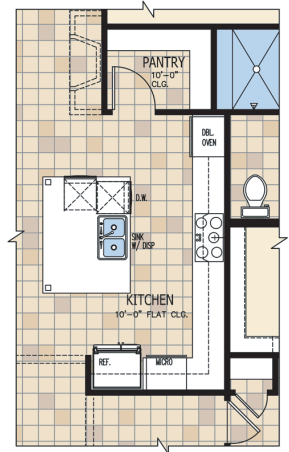

FLOOR PLANS

BUTTERCUP (A) - 1,758 SF

BUTTERCUP (B) - 1,758 SF

BUTTERCUP (C) - 1,745 SF

BUTTERCUP (A)

Opt. Gourmet Kitchen

Opt. Enlarged Island

Opt. Bedroom 3

Floor Plan