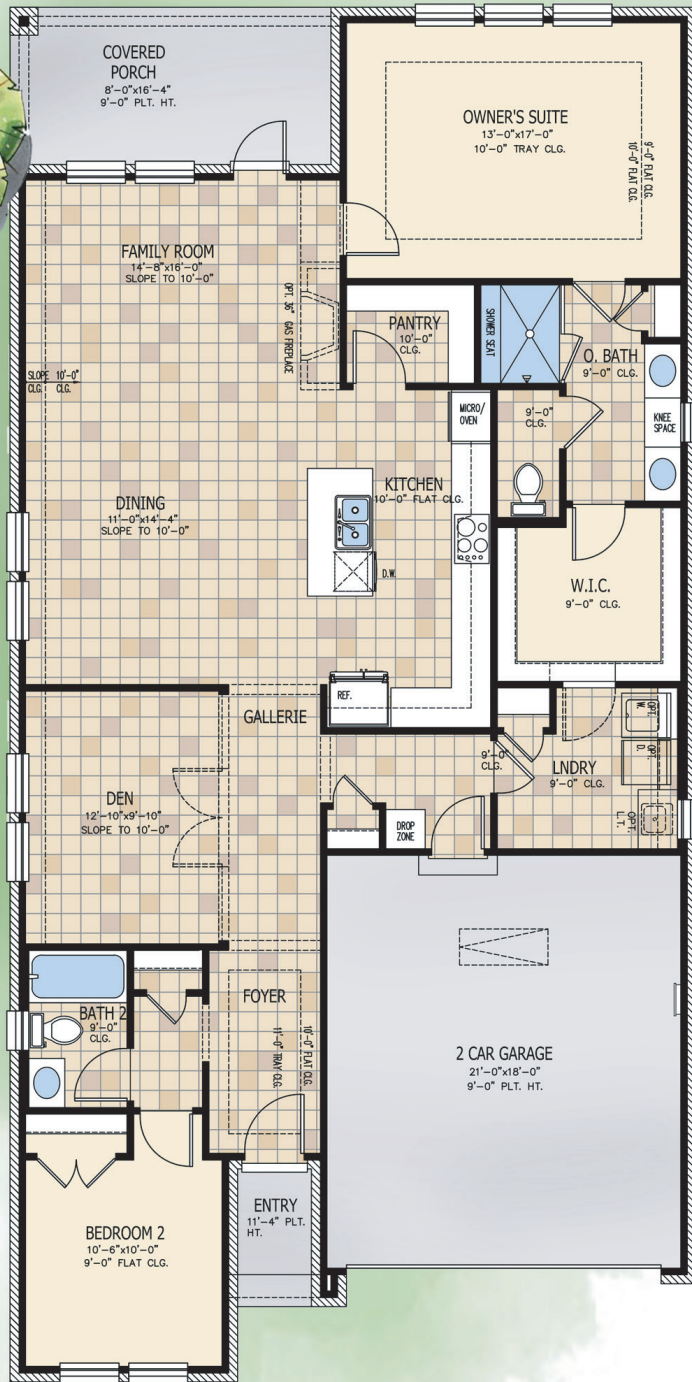

# FLOOR PLANS

BUTTERCUP (A) - 1,758 SF

BUTTERCUP (B) - 1,758 SF

BUTTERCUP (C) - 1,745 SF

# BUTTERCUP

Opt. Gourmet Kitchen

Opt. Enlarged Island

Opt. Bedroom 3

Disclaimer: The images shown are for illustration purposes only and may not be an exact representation and are subject to change anytime