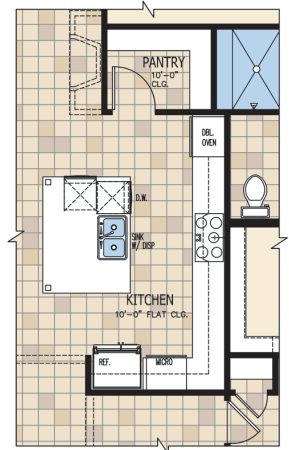

# FLOOR PLANS

BUTTERCUP (A) - 1,758 SF

BUTTERCUP (B) - 1,758 SF

BUTTERCUP (C) - 1,745 SF

# BUTTERCUP

Opt. Gourmet Kitchen

Opt. Enlarged Island

Opt. Bedroom 3

Disclaimer: The images shown are for illustration purposes only and may not be an exact representation and are subject to change anytime