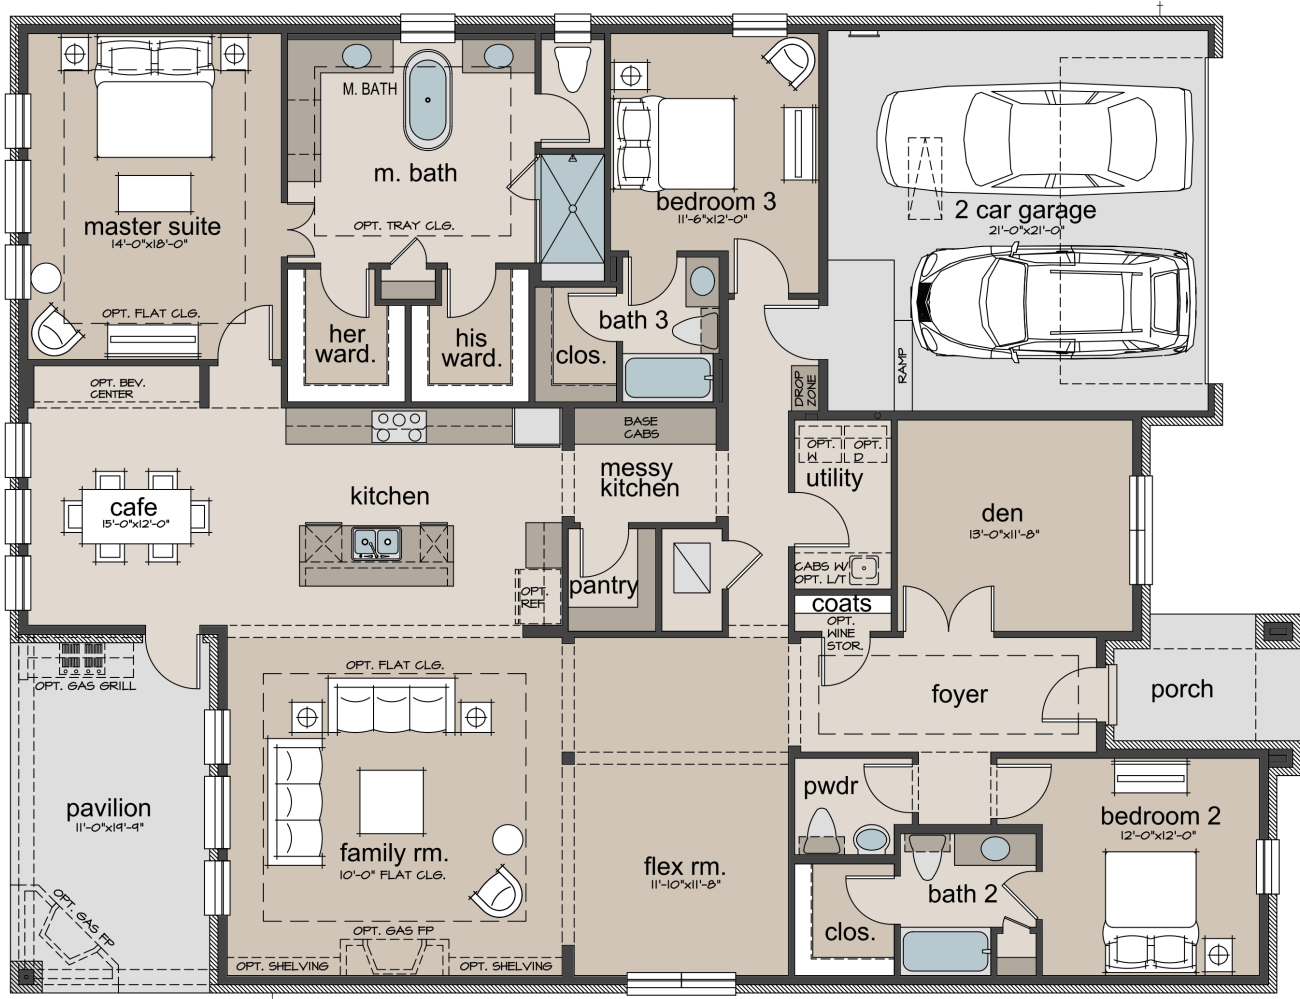

FLOOR PLANS

HONEYSUCKLE (A) - 2,783 SF

HONEYSUCKLE (B) - 2,783 SF

HONEYSUCKLE (C) - 2,783 SF

HONEYSUCKLE (A)*

First Floor Plan

optional texas basement - upper floor

optional texas basement - main floor

optional texas basement with game room and bedroom 4 - upper floor

optional texas basement with game room - upper floor